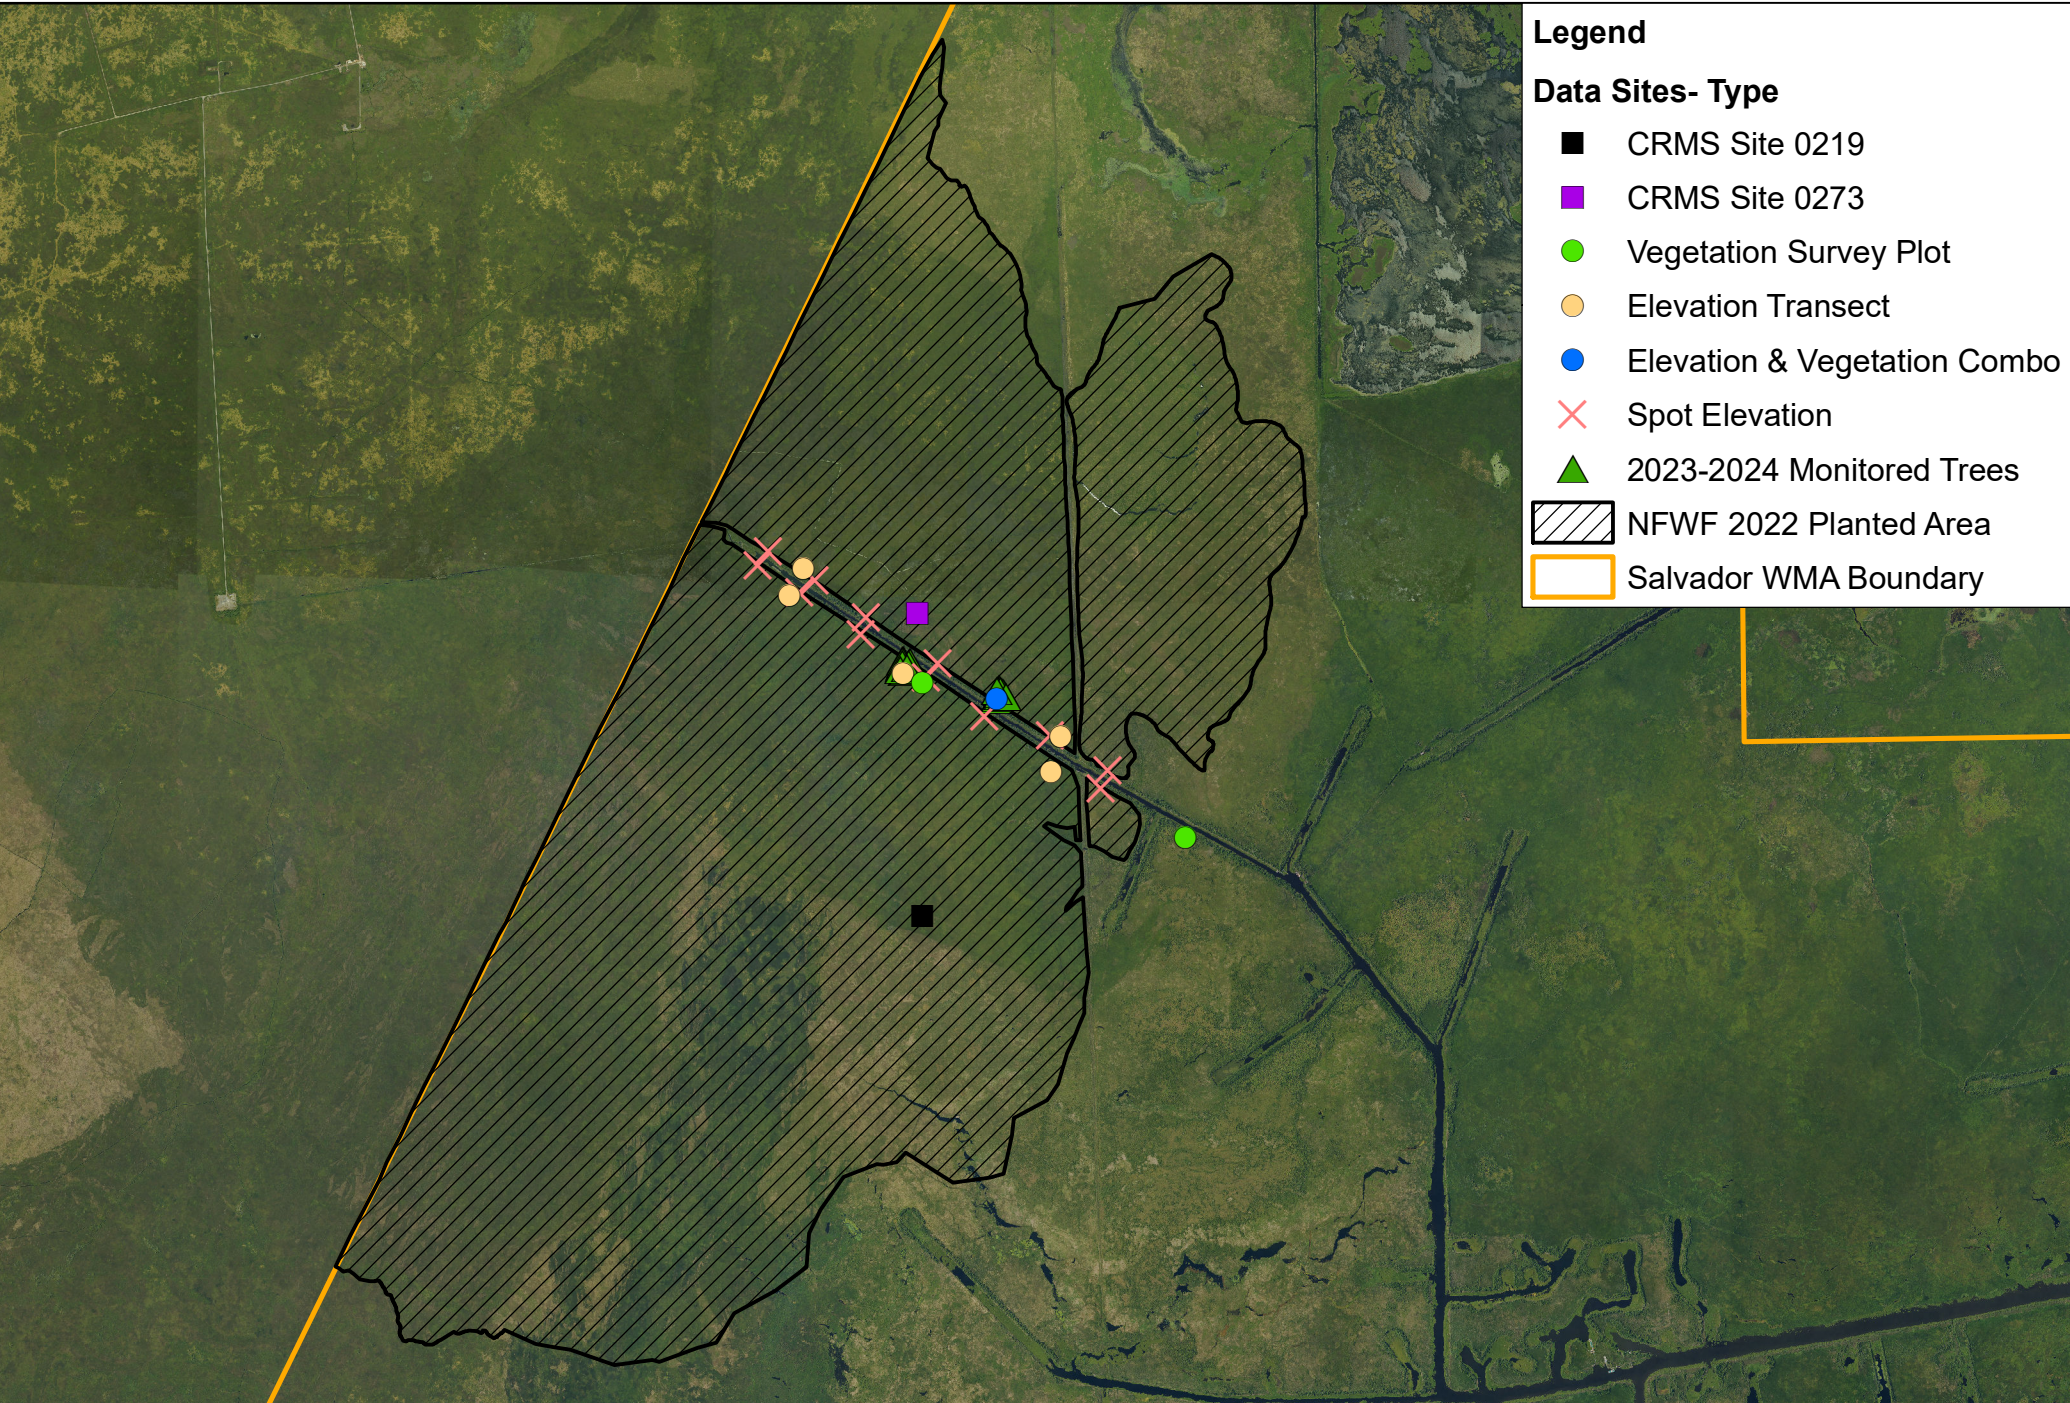

### Legend

#### Data Sites- Type

- CRMS Site 0219
- CRMS Site 0273
- Vegetation Survey Plot
- Elevation Transect
- Elevation & Vegetation Combo
- × Spot Elevation
- ▲ 2023-2024 Monitored Trees
- ▨ NFWF 2022 Planted Area
- ▭ Salvador WMA Boundary

**NFWF 2022 Planting- 2024 Monitoring Update**  
Salvador WMA- St. Charles Parish, Louisiana  
Prepared by Coastal Mapping & Sciences LLC

Prepared on: 2/20/24  
0 0.25 0.5  
Miles

NAD83 State Plane LA  
South FIPS 1702 Feet  
Imagery Source:  
USDA NAIP Ortho  
Imagery Date: 5/1/2023