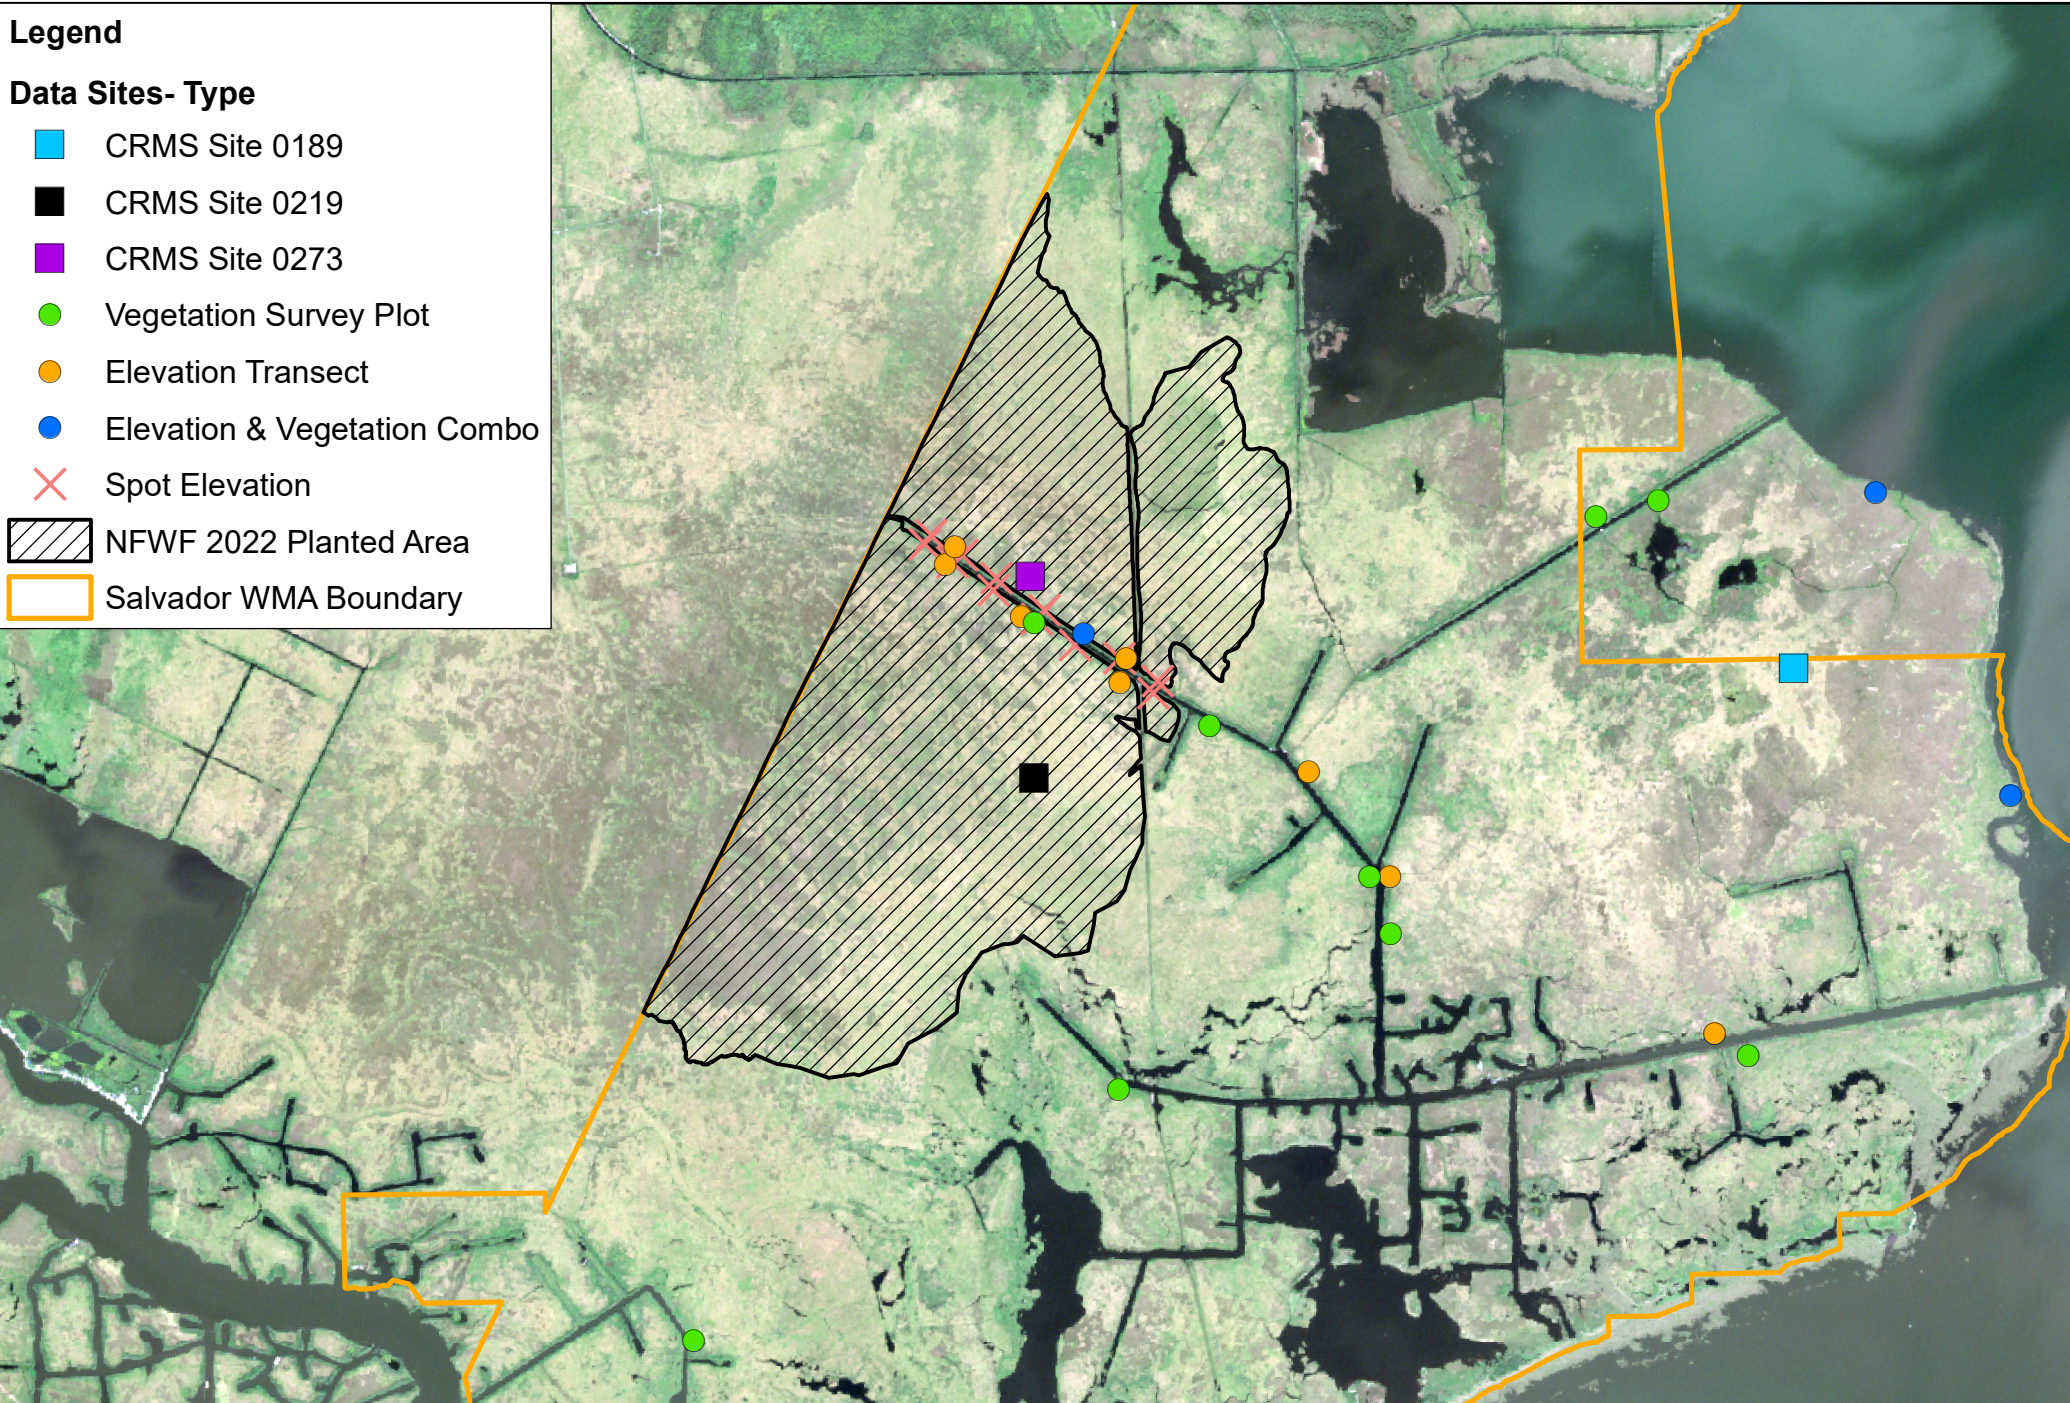

# Legend

## Data Sites- Type

- CRMS Site 0189
- CRMS Site 0219
- CRMS Site 0273
- Vegetation Survey Plot
- Elevation Transect
- Elevation & Vegetation Combo
- Spot Elevation
- NFWF 2022 Planted Area
- Salvador WMA Boundary

**Salvador WMA- NFWF 2022**  
St. Charles Parish, Louisiana  
Prepared by Coastal Mapping & Sciences LLC

Prepared on: 5/23/23  
0 0.5 1  
Miles

NAD83 State Plane Louisiana  
South FIPS 1702 Feet  
Imagery Source:  
EO Browser, Sinergise Ltd  
Imagery Date: 11/13/2021