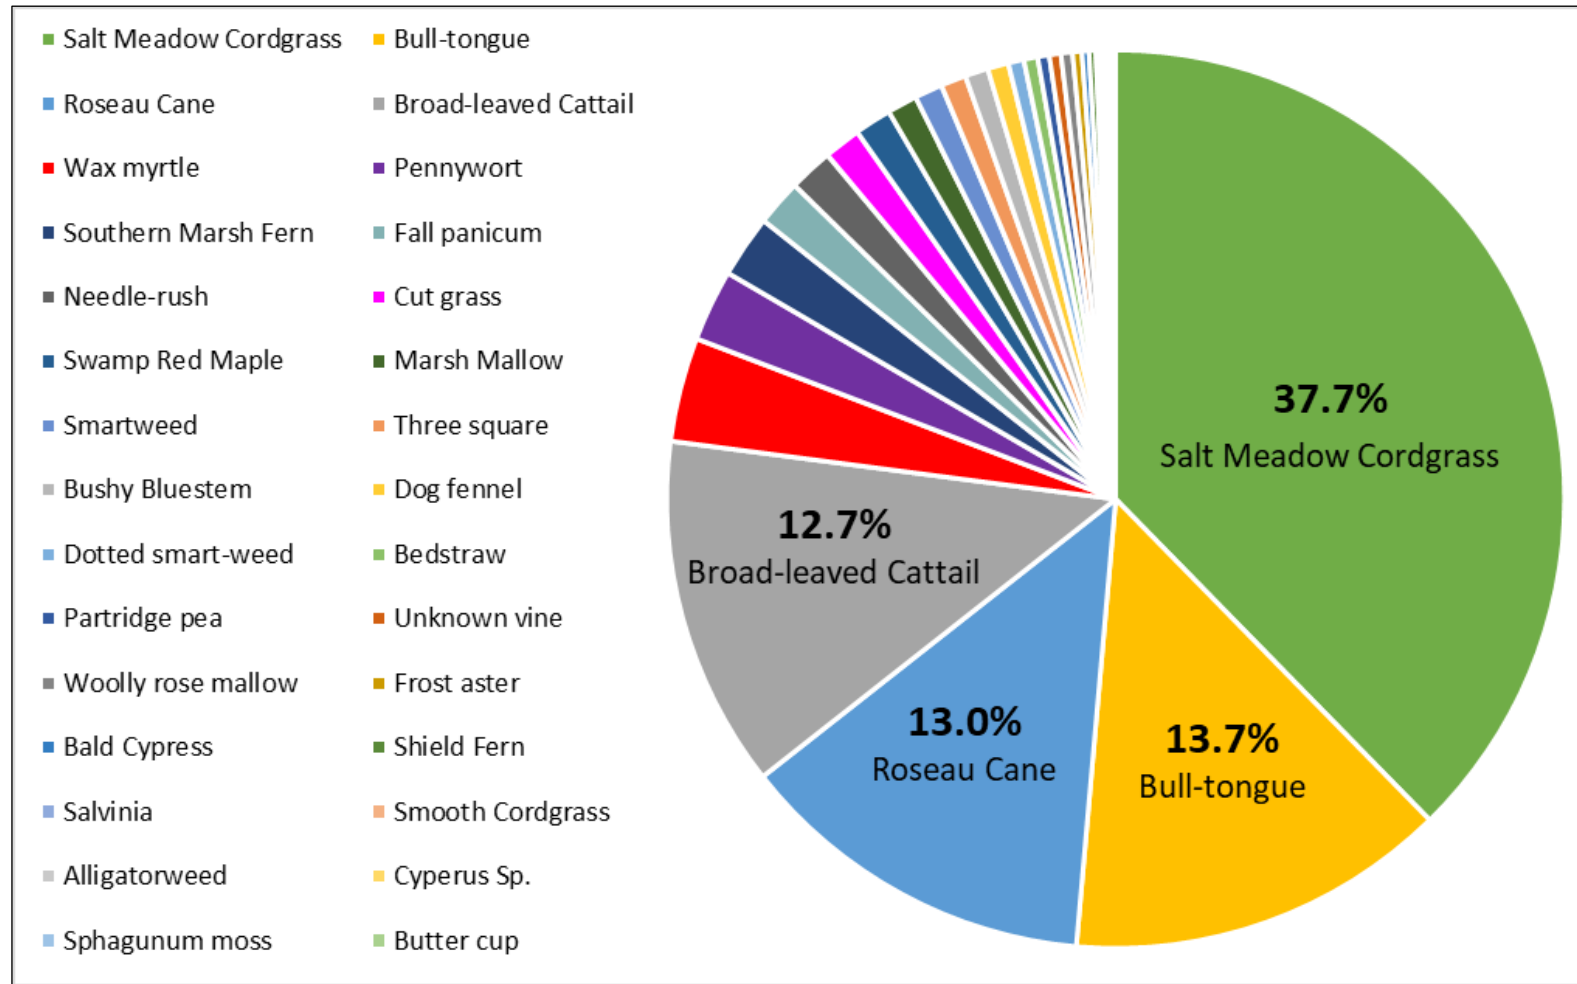

Legend

- Salvador Vegetation Plots- 1/6/23
- Salvador Vegetation Plots- 1/30/23

Salvador WMA- Vegetation Plots
St. Charles Parish, Louisiana
Prepared by Coastal Mapping & Sciences LLC

Prepared on: 3/29/23
Survey Date:
1/6/23 -1/30/23
Surveyed by: AS & DB
Map Prepared by: AS

GCS WGS 1984
Units: Degrees
Imagery Source:
EO Browser, Sinergise Ltd
Imagery Date: 2/4/2023

Salvador WMA- Vegetation Survey Results

Species (common name)	% Coverage
Salt Meadow Cordgrass	37.7%
Bull-tongue	13.7%
Roseau Cane	13.0%
Broad-leaved Cattail	12.7%
Wax myrtle	3.8%
Pennywort	2.6%
Southern Marsh Fern	2.3%
Fall panicum	1.7%
Needle-rush	1.6%
Cut grass	1.3%
Swamp Red Maple	1.3%
Marsh Mallow	1.1%
Smartweed	1.0%
Three square	0.9%
Bushy Bluestem	0.8%
Dog fennel	0.8%
Dotted smart-weed	0.6%
Bedstraw	0.5%
Partridge pea	0.4%
Unknown vine	0.4%
Woolly rose mallow	0.4%
Frost aster	0.3%
Bald Cypress	0.3%
Shield Fern	0.3%
Salvinia	0.2%
Smooth Cordgrass	0.2%
Alligatorweed	0.2%
Cyperus Sp.	0.08%
Sphagnum moss	0.08%
Butter cup	0.03%

Burned March &
Dec 2022

Collected Jan 2023

Burned March &
Dec 2022

Collected Jan 2023

Burned March 2022
Collected Jan 2023