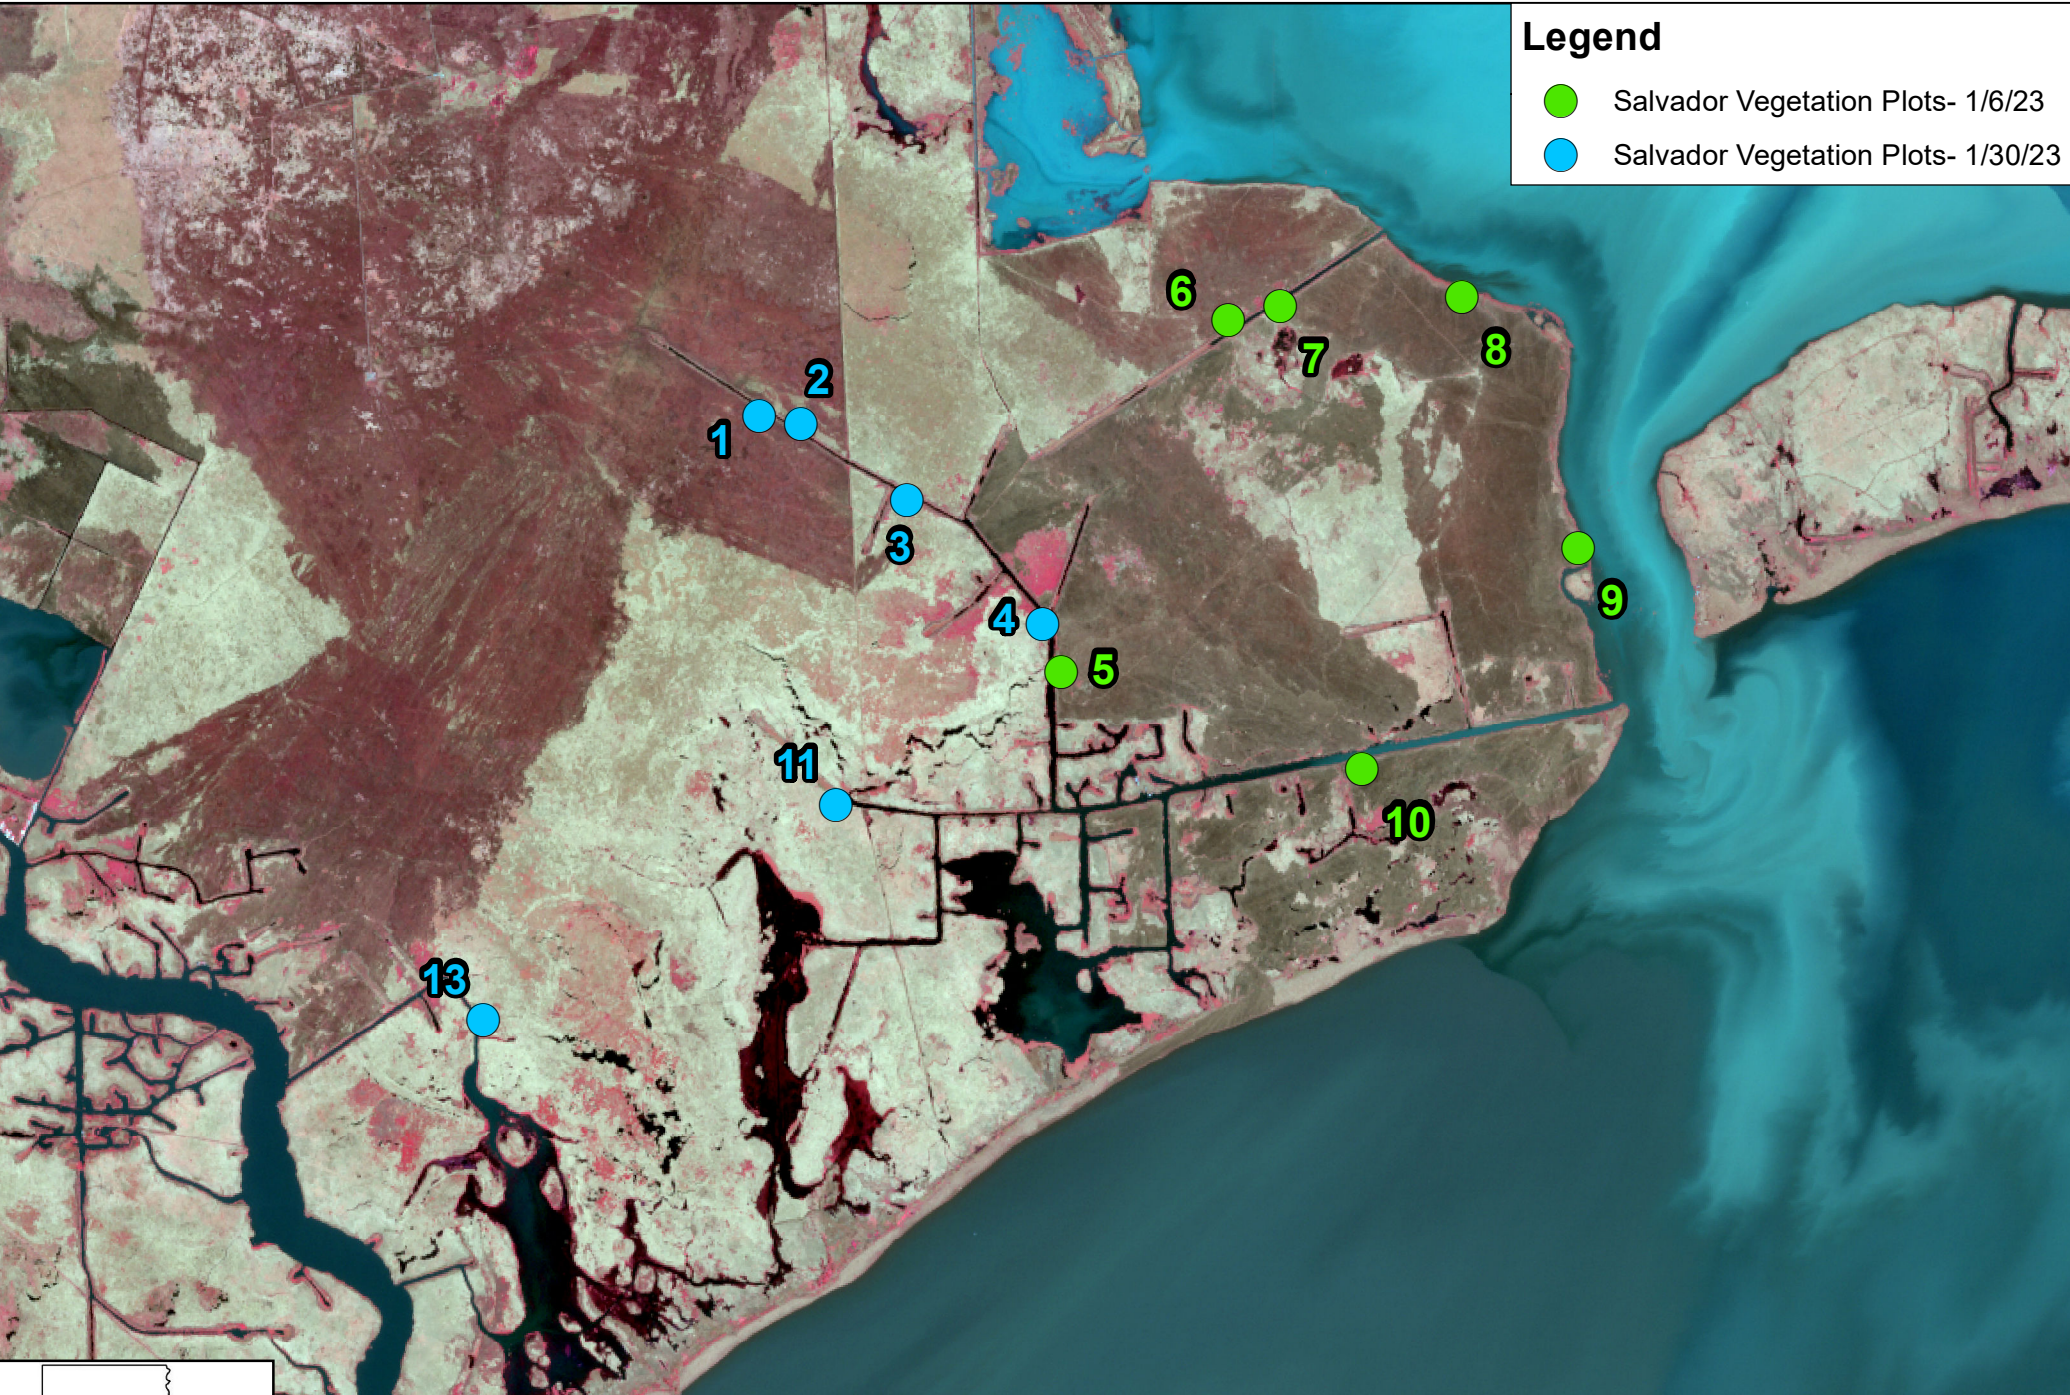

Legend

- Salvador Vegetation Plots- 1/6/23
- Salvador Vegetation Plots- 1/30/23

Salvador WMA- Vegetation Plots
St. Charles Parish, Louisiana
Prepared by Coastal Mapping & Sciences LLC

Prepared on: 3/29/23
Survey Date:
1/6/23 -1/30/23
Surveyed by: AS & DB
Map Prepared by: AS

GCS WGS 1984
Units: Degrees
Imagery Source:
EO Browser, Sinergise Ltd
Imagery Date: 2/4/2023

Salvador WMA- Vegetation Survey Results

Species (common name)	% Coverage
Salt Meadow Cordgrass	37.7%
Bull-tongue	13.7%
Roseau Cane	13.0%
Broad-leaved Cattail	12.7%
Wax myrtle	3.8%
Pennywort	2.6%
Southern Marsh Fern	2.3%
Fall panicum	1.7%
Needle-rush	1.6%
Cut grass	1.3%
Swamp Red Maple	1.3%
Marsh Mallow	1.1%
Smartweed	1.0%
Three square	0.9%
Bushy Bluestem	0.8%
Dog fennel	0.8%
Dotted smart-weed	0.6%
Bedstraw	0.5%
Partridge pea	0.4%
Unknown vine	0.4%
Woolly rose mallow	0.4%
Frost aster	0.3%
Bald Cypress	0.3%
Shield Fern	0.3%
Salvinia	0.2%
Smooth Cordgrass	0.2%
Alligatorweed	0.2%
Cyperus Sp.	0.08%
Sphagnum moss	0.08%
Butter cup	0.03%

Burned March &
Dec 2022

Collected Jan 2023

Burned March &
Dec 2022

Collected Jan 2023

Burned March 2022
Collected Jan 2023