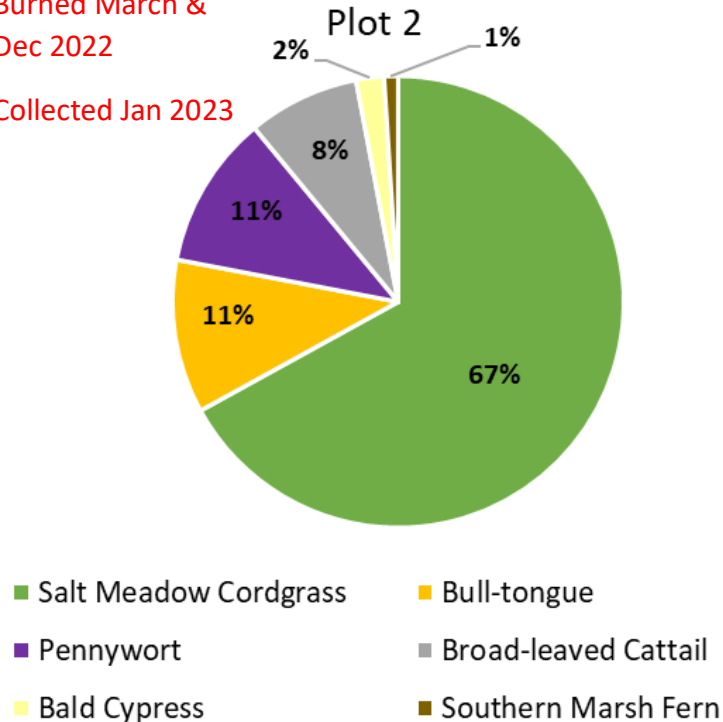

Legend

- Salvador Vegetation Plots- 1/6/23
- Salvador Vegetation Plots- 1/30/23

Salvador WMA- Vegetation Plots
St. Charles Parish, Louisiana
Prepared by Coastal Mapping & Sciences LLC

Prepared on: 3/29/23
Survey Date:
1/6/23 -1/30/23
Surveyed by: AS & DB
Map Prepared by: AS

GCS WGS 1984
Units: Degrees
Imagery Source:
EO Browser, Sinergise Ltd
Imagery Date: 2/4/2023

Salvador WMA- Vegetation Survey Results

Species (common name)	% Coverage
Salt Meadow Cordgrass	37.7%
Bull-tongue	13.7%
Roseau Cane	13.0%
Broad-leaved Cattail	12.7%
Wax myrtle	3.8%
Pennywort	2.6%
Southern Marsh Fern	2.3%
Fall panicum	1.7%
Needle-rush	1.6%
Cut grass	1.3%
Swamp Red Maple	1.3%
Marsh Mallow	1.1%
Smartweed	1.0%
Three square	0.9%
Bushy Bluestem	0.8%
Dog fennel	0.8%
Dotted smart-weed	0.6%
Bedstraw	0.5%
Partridge pea	0.4%
Unknown vine	0.4%
Woolly rose mallow	0.4%
Frost aster	0.3%
Bald Cypress	0.3%
Shield Fern	0.3%
Salvinia	0.2%
Smooth Cordgrass	0.2%
Alligatorweed	0.2%
Cyperus Sp.	0.08%
Sphagnum moss	0.08%
Butter cup	0.03%

Burned March &
Dec 2022

Collected Jan 2023

Burned March &
Dec 2022

Collected Jan 2023

Burned March 2022
Collected Jan 2023