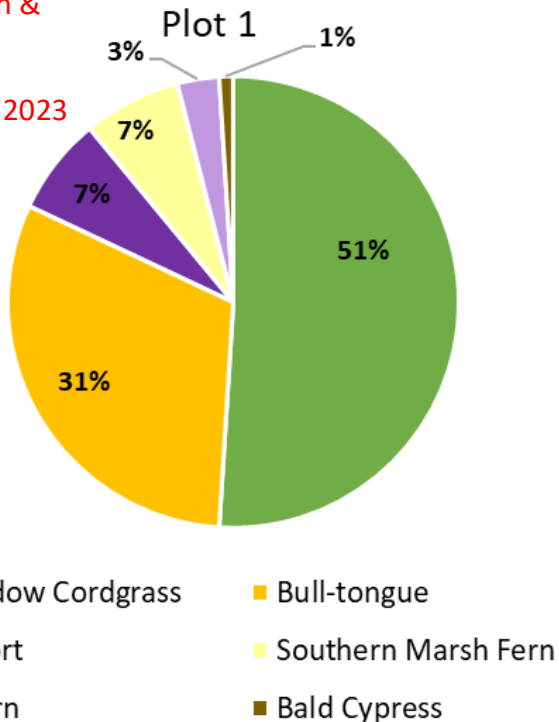

GCS WGS 1984
Units: Degrees
Imagery Source:
EO Browser, Sinergise Ltd
Imagery Date: 2/4/2023

Salvador WMA- Vegetation Survey Results

Species (common name)	% Coverage
Salt Meadow Cordgrass	37.7%
Bull-tongue	13.7%
Roseau Cane	13.0%
Broad-leaved Cattail	12.7%
Wax myrtle	3.8%
Pennywort	2.6%
Southern Marsh Fern	2.3%
Fall panicum	1.7%
Needle-rush	1.6%
Cut grass	1.3%
Swamp Red Maple	1.3%
Marsh Mallow	1.1%
Smartweed	1.0%
Three square	0.9%
Bushy Bluestem	0.8%
Dog fennel	0.8%
Dotted smart-weed	0.6%
Bedstraw	0.5%
Partridge pea	0.4%
Unknown vine	0.4%
Woolly rose mallow	0.4%
Frost aster	0.3%
Bald Cypress	0.3%
Shield Fern	0.3%
Salvinia	0.2%
Smooth Cordgrass	0.2%
Alligatorweed	0.2%
Cyperus Sp.	0.08%
Sphagnum moss	0.08%
Butter cup	0.03%

Burned March &
Dec 2022

Collected Jan 2023

Burned March &
Dec 2022

Collected Jan 2023

Burned March 2022
Collected Jan 2023